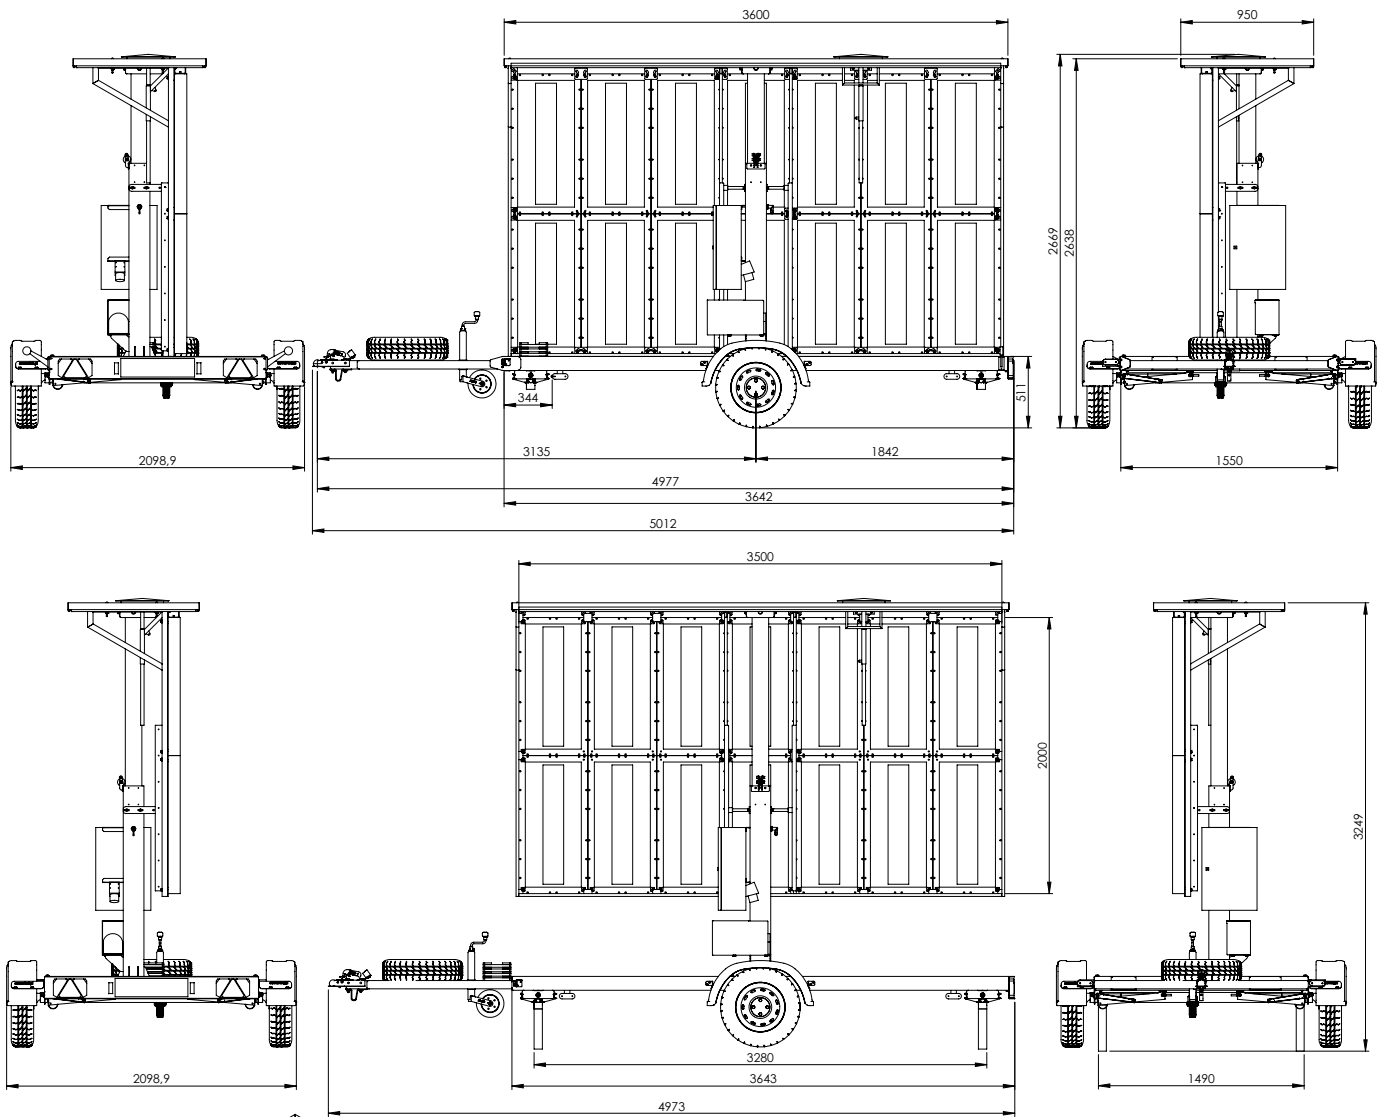

TRAILER SPECIFICATION

miniPlatformLED SLMP7-lite

DIMENSIONS FOR TRANSPORT

Lenght with drawbar	5012 mm
Lenght without drawbar	3643 mm
Width	2099 mm
Height	2669 mm

DIMENSIONS WITH UNFOLDED SCREEN

Width	2099 mm
Lenght	5012 mm
Height to top of the screen	3249 mm
Height to bottom of the screen	1142 mm

WEIGHT

GVWR weight	750 kg
Real weight with the screen	≈ 750 kg
Real weight without the screen	≈ 550 kg

LED SCREEN DETAILS

Area	7 m ²
Width	3,5 m
Height	2 m
Model	Unilumin URMIII03 P3.9 or your LED screen
Resolution P3.9	896 x 512 px
Videoprocessor	Novastar VX4S

OTHER DETAILS

Wind rating	20 m/s (72 km/h) 15 m/s for TÜV norms
IP rating	IP65 (fully waterproof)
Road approval	EU road approval
Axles	single axle
Mast control	wired controller
Warranty	3 years

POWER

Power socket	400V 16A
Screen turned on Max. power consumption	≈ 4,7 kW
Screen turned on Avg. power consumption	≈ 1,4 kW
Screen mast Power consumption (lifting, rotation)	1,3 kW
Other equipment Power consumption (wind sensor, video processor etc.)	max. 0,5 kW